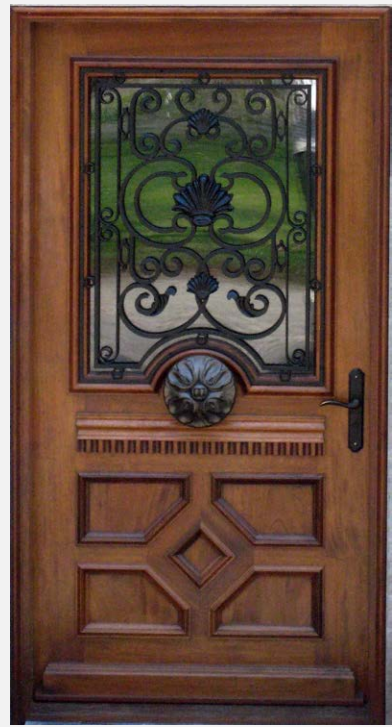

Dozza

Provence 56687