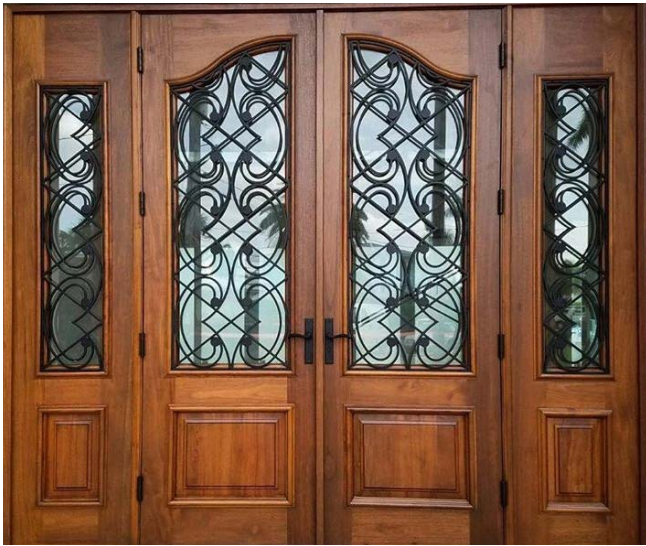

London 51648