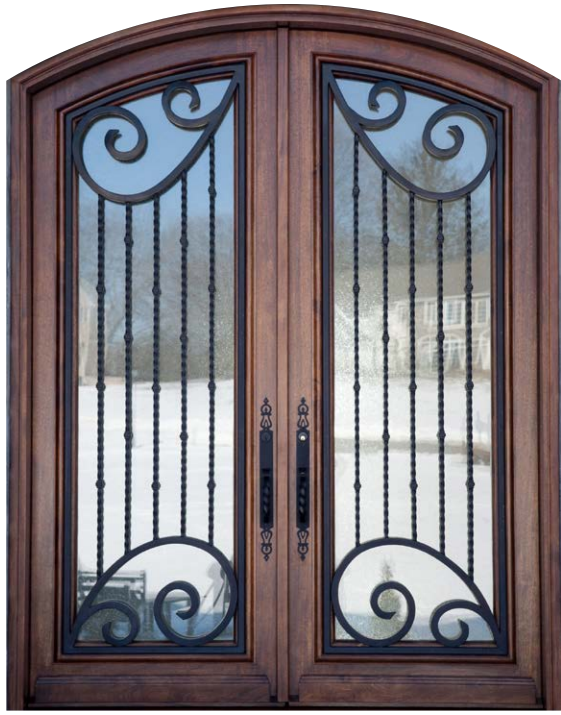

Sollento

Berytus