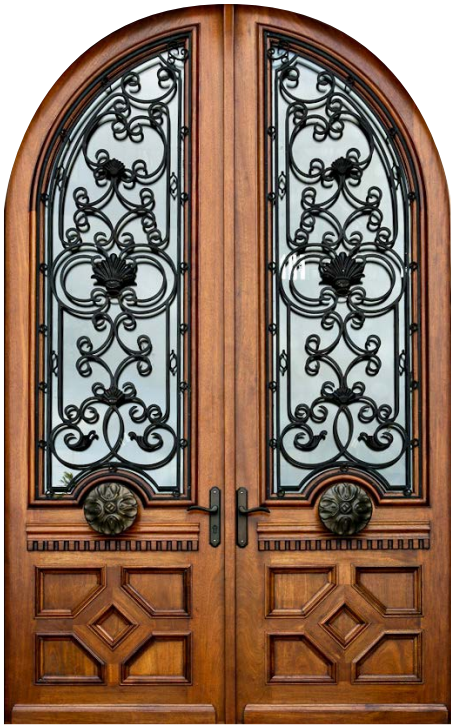

Provence 49716

Provence