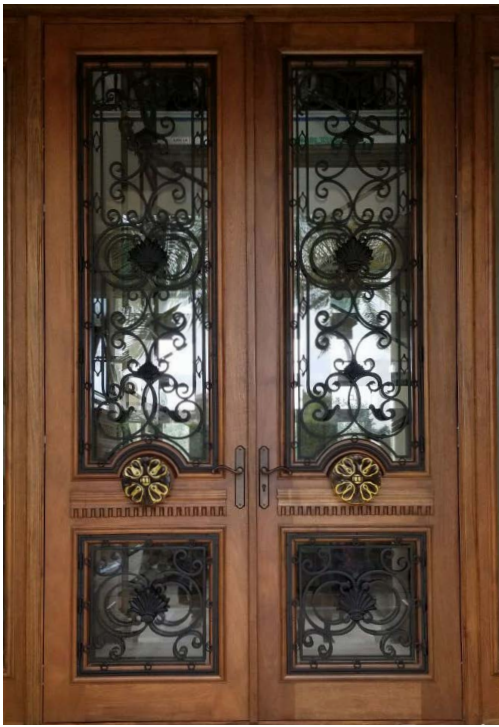

Orvieto M906

Orivieto with sideleites