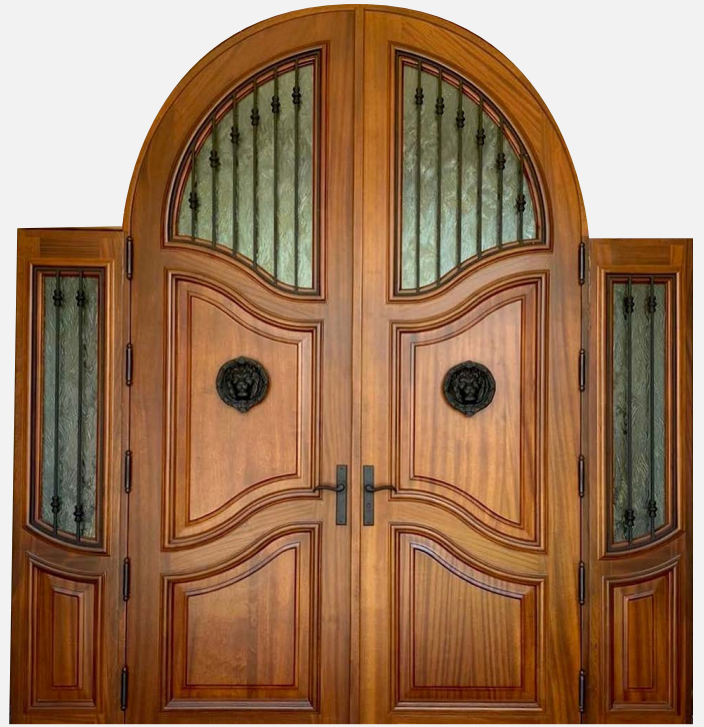

Moliterno with Header

Classical 102111